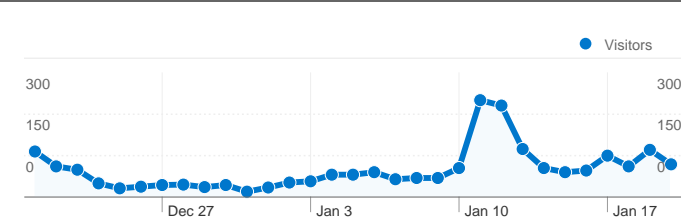

Site Usage

2,183 Visits

34.77% Bounce Rate

7,608 Pageviews

00:03:28 Avg. Time on Site

3.49 Pages/Visit

79.02% % New Visits

Visitors Overview

1,810 people visited this site

2,184 Visits

1,810 Absolute Unique Visitors

7,609 Pageviews

3.48 Average Pageviews

00:03:28 Time on Site

34.80% Bounce Rate

78.98% New Visits

All traffic sources sent a total of 2,183 visits

85.62% Direct Traffic

12.00% Referring Sites

2.38% Search Engines

- Direct Traffic
1,869.00 (85.62%)
- Referring Sites
262.00 (12.00%)
- Search Engines
52.00 (2.38%)

2,184 visits came from 19 countries/territories

Site Usage

Country/Territory	Visits	Pages/Visit	Avg. Time on Site	% New Visits	Bounce Rate
Visits 2,184 % of Site Total: 100.00%	Pages/Visit 3.48 Site Avg: 3.48 (0.00%)	Avg. Time on Site 00:03:28 Site Avg: 00:03:28 (0.00%)	% New Visits 79.17% Site Avg: 78.98% (0.23%)	Bounce Rate 34.80% Site Avg: 34.80% (0.00%)	
India	2,128	3.50	00:03:30	79.23%	34.87%
United States	13	1.77	00:01:21	100.00%	46.15%
Singapore	7	4.71	00:03:05	14.29%	0.00%
United Arab Emirates	6	4.17	00:06:05	100.00%	33.33%
United Kingdom	5	2.20	00:00:47	60.00%	40.00%
Netherlands	5	3.00	00:00:28	40.00%	40.00%
(not set)	3	3.67	00:06:33	66.67%	33.33%
Kuwait	3	3.67	00:02:55	100.00%	33.33%
Oman	3	2.00	00:02:01	100.00%	33.33%