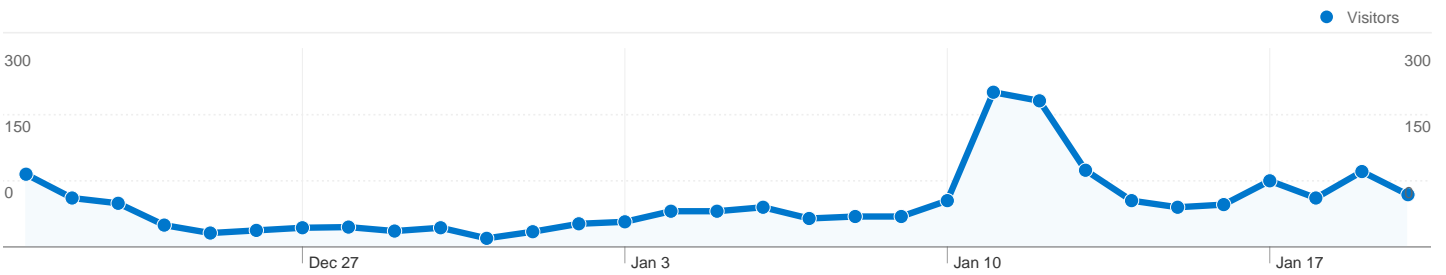

Site Usage

2,183 Visits

34.77% Bounce Rate

7,608 Pageviews

00:03:28 Avg. Time on Site

3.49 Pages/Visit

79.02% % New Visits

Visitors Overview

Visitors
1,809

Map Overlay

Traffic Sources Overview

- **Direct Traffic**
1,869.00 (85.62%)
- **Referring Sites**
262.00 (12.00%)
- **Search Engines**
52.00 (2.38%)

Content Overview

Pages	Pageviews	% Pageviews
/programmeroffered.php	1,843	24.22%
/infrastructer.php	600	7.89%
/brochures.php	542	7.12%
/Media.php	483	6.35%
/messagefromdirector.php	452	5.94%

1,810 people visited this site

2,184 Visits

1,810 Absolute Unique Visitors

7,609 Pageviews

3.48 Average Pageviews

00:03:28 Time on Site

34.80% Bounce Rate

78.98% New Visits

2,184 visits came from 19 countries/territories

Site Usage

Country/Territory	Visits	Pages/Visit	Avg. Time on Site	% New Visits	Bounce Rate
Visits 2,184 % of Site Total: 100.00%	Pages/Visit 3.48 Site Avg: 3.48 (0.00%)	Avg. Time on Site 00:03:28 Site Avg: 00:03:28 (0.00%)	% New Visits 79.17% Site Avg: 78.98% (0.23%)	Bounce Rate 34.80% Site Avg: 34.80% (0.00%)	
India	2,128	3.50	00:03:30	79.23%	34.87%
United States	13	1.77	00:01:21	100.00%	46.15%
Singapore	7	4.71	00:03:05	14.29%	0.00%
United Arab Emirates	6	4.17	00:06:05	100.00%	33.33%
United Kingdom	5	2.20	00:00:47	60.00%	40.00%
Netherlands	5	3.00	00:00:28	40.00%	40.00%
(not set)	3	3.67	00:06:33	66.67%	33.33%
Kuwait	3	3.67	00:02:55	100.00%	33.33%
Oman	3	2.00	00:02:01	100.00%	33.33%