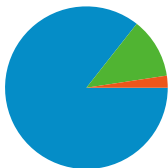

Traffic Sources Overview

- **Direct Traffic**
  1,869.00 (85.62%)
- **Referring Sites**
  262.00 (12.00%)
- **Search Engines**
  52.00 (2.38%)

Content Overview

Pages	Pageviews	% Pageviews
/programmeroffered.php	1,843	24.22%
/infrastructer.php	600	7.89%
/brochures.php	542	7.12%
/Media.php	483	6.35%
/messagefromdirector.php	452	5.94%