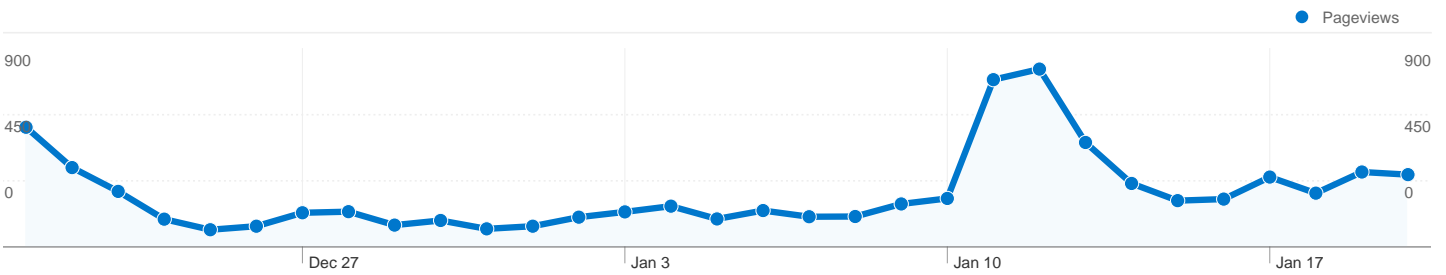

Pages on this site were viewed a total of 7,608 times

7,608 Pageviews

6,375 Unique Views

34.77% Bounce Rate

Top Content

Pages	Pageviews	% Pageviews
/programmeroffered.php	1,843	24.22%
/infrastructer.php	600	7.89%
/brochures.php	542	7.12%
/Media.php	483	6.35%
/messagefromdirector.php	452	5.94%