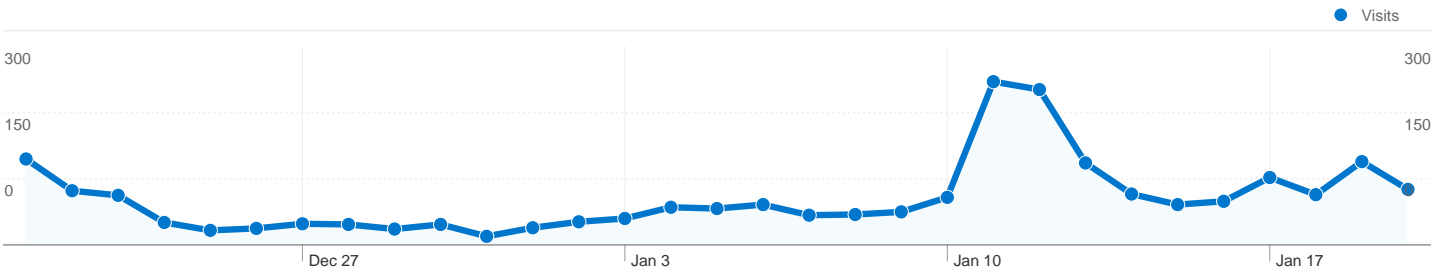

All traffic sources sent a total of 2,183 visits

85.62% Direct Traffic

12.00% Referring Sites

2.38% Search Engines

- Direct Traffic
  1,869.00 (85.62%)
- Referring Sites
  262.00 (12.00%)
- Search Engines
  52.00 (2.38%)

Top Traffic Sources

Sources	Visits	% visits	Keywords	Visits	% visits
(direct) ((none))	1,870	85.62%	simc bengaluru	12	23.08%
snaptest.org (referral)	172	7.88%	simc.edu.in	6	11.54%
google (organic)	49	2.24%	http://simc.edu.in/	4	7.69%
siu.edu.in (referral)	34	1.56%	http://www.simc.edu.in/	3	5.77%
sibm.edu.in (referral)	24	1.10%	simc bangalore	3	5.77%