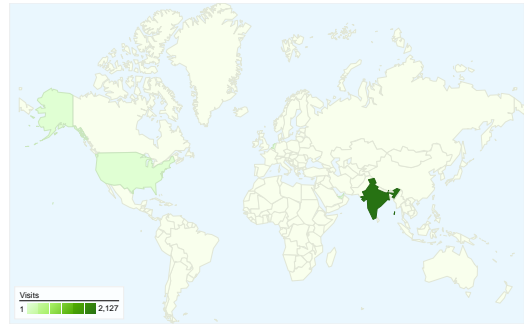

Site Usage

2,183 Visits

34.77% Bounce Rate

7,608 Pageviews

00:03:28 Avg. Time on Site

3.49 Pages/Visit

79.02% % New Visits

Visitors Overview

Visitors
1,809

Map Overlay

Traffic Sources Overview

- **Direct Traffic**
1,869.00 (85.62%)
- **Referring Sites**
262.00 (12.00%)
- **Search Engines**
52.00 (2.38%)

Content Overview

Pages	Pageviews	% Pageviews
/programmeroffered.php	1,843	24.22%
/infrastructer.php	600	7.89%
/brochures.php	542	7.12%
/Media.php	483	6.35%
/messagefromdirector.php	452	5.94%

1,810 people visited this site

2,184 Visits

1,810 Absolute Unique Visitors

7,609 Pageviews

3.48 Average Pageviews

00:03:28 Time on Site

34.80% Bounce Rate

78.98% New Visits

2,184 visits came from 19 countries/territories

Site Usage

Country/Territory	Visits	Pages/Visit	Avg. Time on Site	% New Visits	Bounce Rate
Visits 2,184 % of Site Total: 100.00%	Pages/Visit 3.48 Site Avg: 3.48 (0.00%)	Avg. Time on Site 00:03:28 Site Avg: 00:03:28 (0.00%)	% New Visits 79.17% Site Avg: 78.98% (0.23%)	Bounce Rate 34.80% Site Avg: 34.80% (0.00%)	
India	2,128	3.50	00:03:30	79.23%	34.87%
United States	13	1.77	00:01:21	100.00%	46.15%
Singapore	7	4.71	00:03:05	14.29%	0.00%
United Arab Emirates	6	4.17	00:06:05	100.00%	33.33%
United Kingdom	5	2.20	00:00:47	60.00%	40.00%
Netherlands	5	3.00	00:00:28	40.00%	40.00%
(not set)	3	3.67	00:06:33	66.67%	33.33%
Kuwait	3	3.67	00:02:55	100.00%	33.33%
Oman	3	2.00	00:02:01	100.00%	33.33%