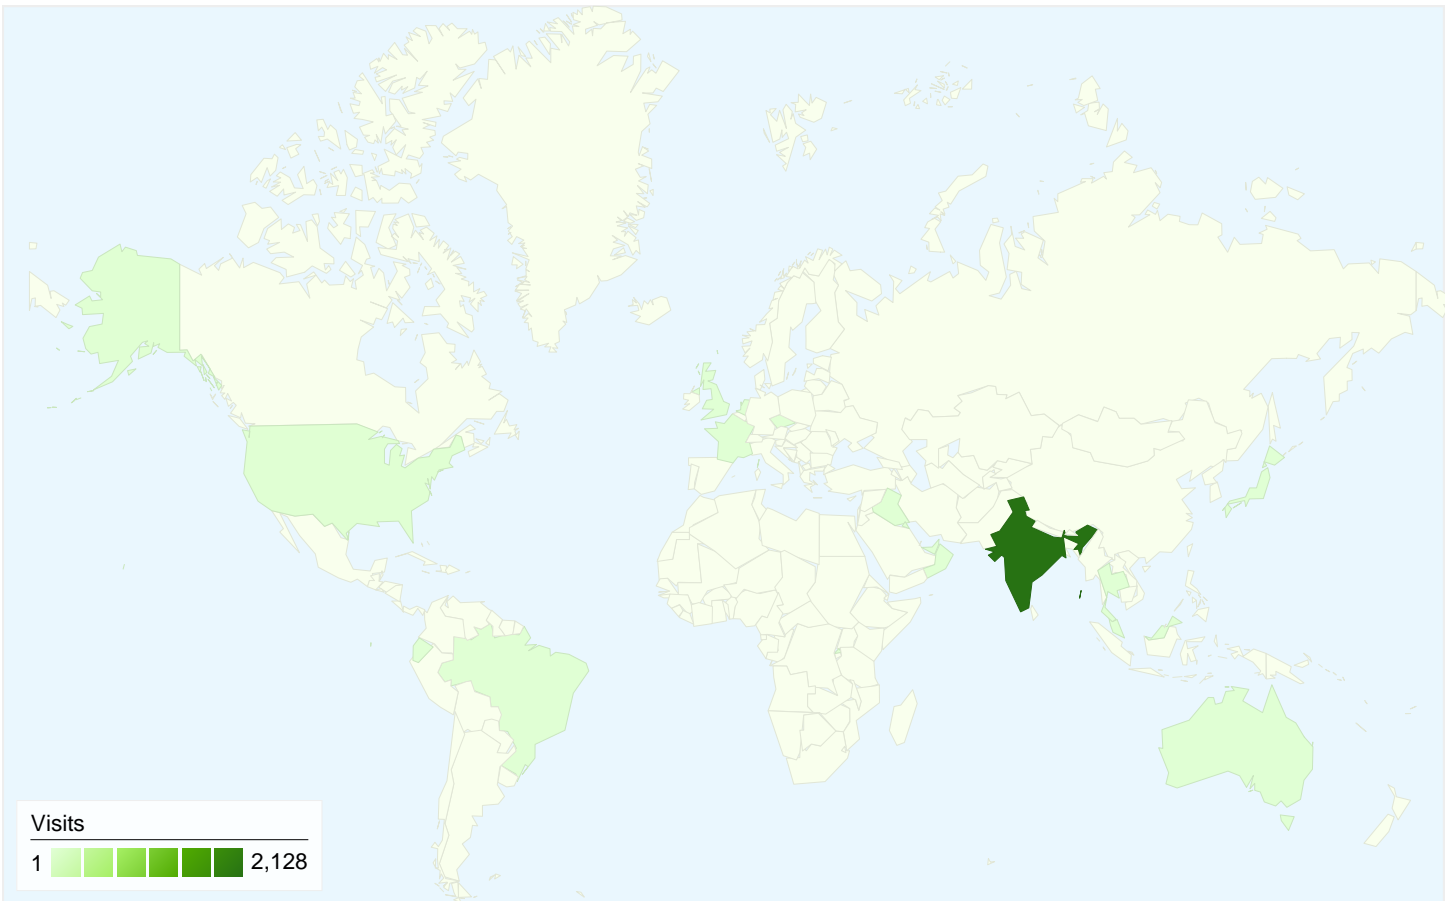

Visitors
1,809

Map Overlay

Traffic Sources Overview

- **Direct Traffic**
1,869.00 (85.62%)
- **Referring Sites**
262.00 (12.00%)
- **Search Engines**
52.00 (2.38%)

Content Overview

Pages	Pageviews	% Pageviews
/programmeroffered.php	1,843	24.22%
/infrastructer.php	600	7.89%
/brochures.php	542	7.12%
/Media.php	483	6.35%
/messagefromdirector.php	452	5.94%

1,810 people visited this site

2,184 Visits

1,810 Absolute Unique Visitors

7,609 Pageviews

3.48 Average Pageviews

00:03:28 Time on Site

34.80% Bounce Rate

78.98% New Visits

All traffic sources sent a total of 2,183 visits

85.62% Direct Traffic

12.00% Referring Sites

2.38% Search Engines

- Direct Traffic
1,869.00 (85.62%)
- Referring Sites
262.00 (12.00%)
- Search Engines
52.00 (2.38%)

2,184 visits came from 19 countries/territories

Site Usage

Country/Territory	Visits	Pages/Visit	Avg. Time on Site	% New Visits	Bounce Rate
Visits 2,184 % of Site Total: 100.00%	Pages/Visit 3.48 Site Avg: 3.48 (0.00%)	Avg. Time on Site 00:03:28 Site Avg: 00:03:28 (0.00%)	% New Visits 79.17% Site Avg: 78.98% (0.23%)	Bounce Rate 34.80% Site Avg: 34.80% (0.00%)	
India	2,128	3.50	00:03:30	79.23%	34.87%
United States	13	1.77	00:01:21	100.00%	46.15%
Singapore	7	4.71	00:03:05	14.29%	0.00%
United Arab Emirates	6	4.17	00:06:05	100.00%	33.33%
United Kingdom	5	2.20	00:00:47	60.00%	40.00%
Netherlands	5	3.00	00:00:28	40.00%	40.00%
(not set)	3	3.67	00:06:33	66.67%	33.33%
Kuwait	3	3.67	00:02:55	100.00%	33.33%
Oman	3	2.00	00:02:01	100.00%	33.33%